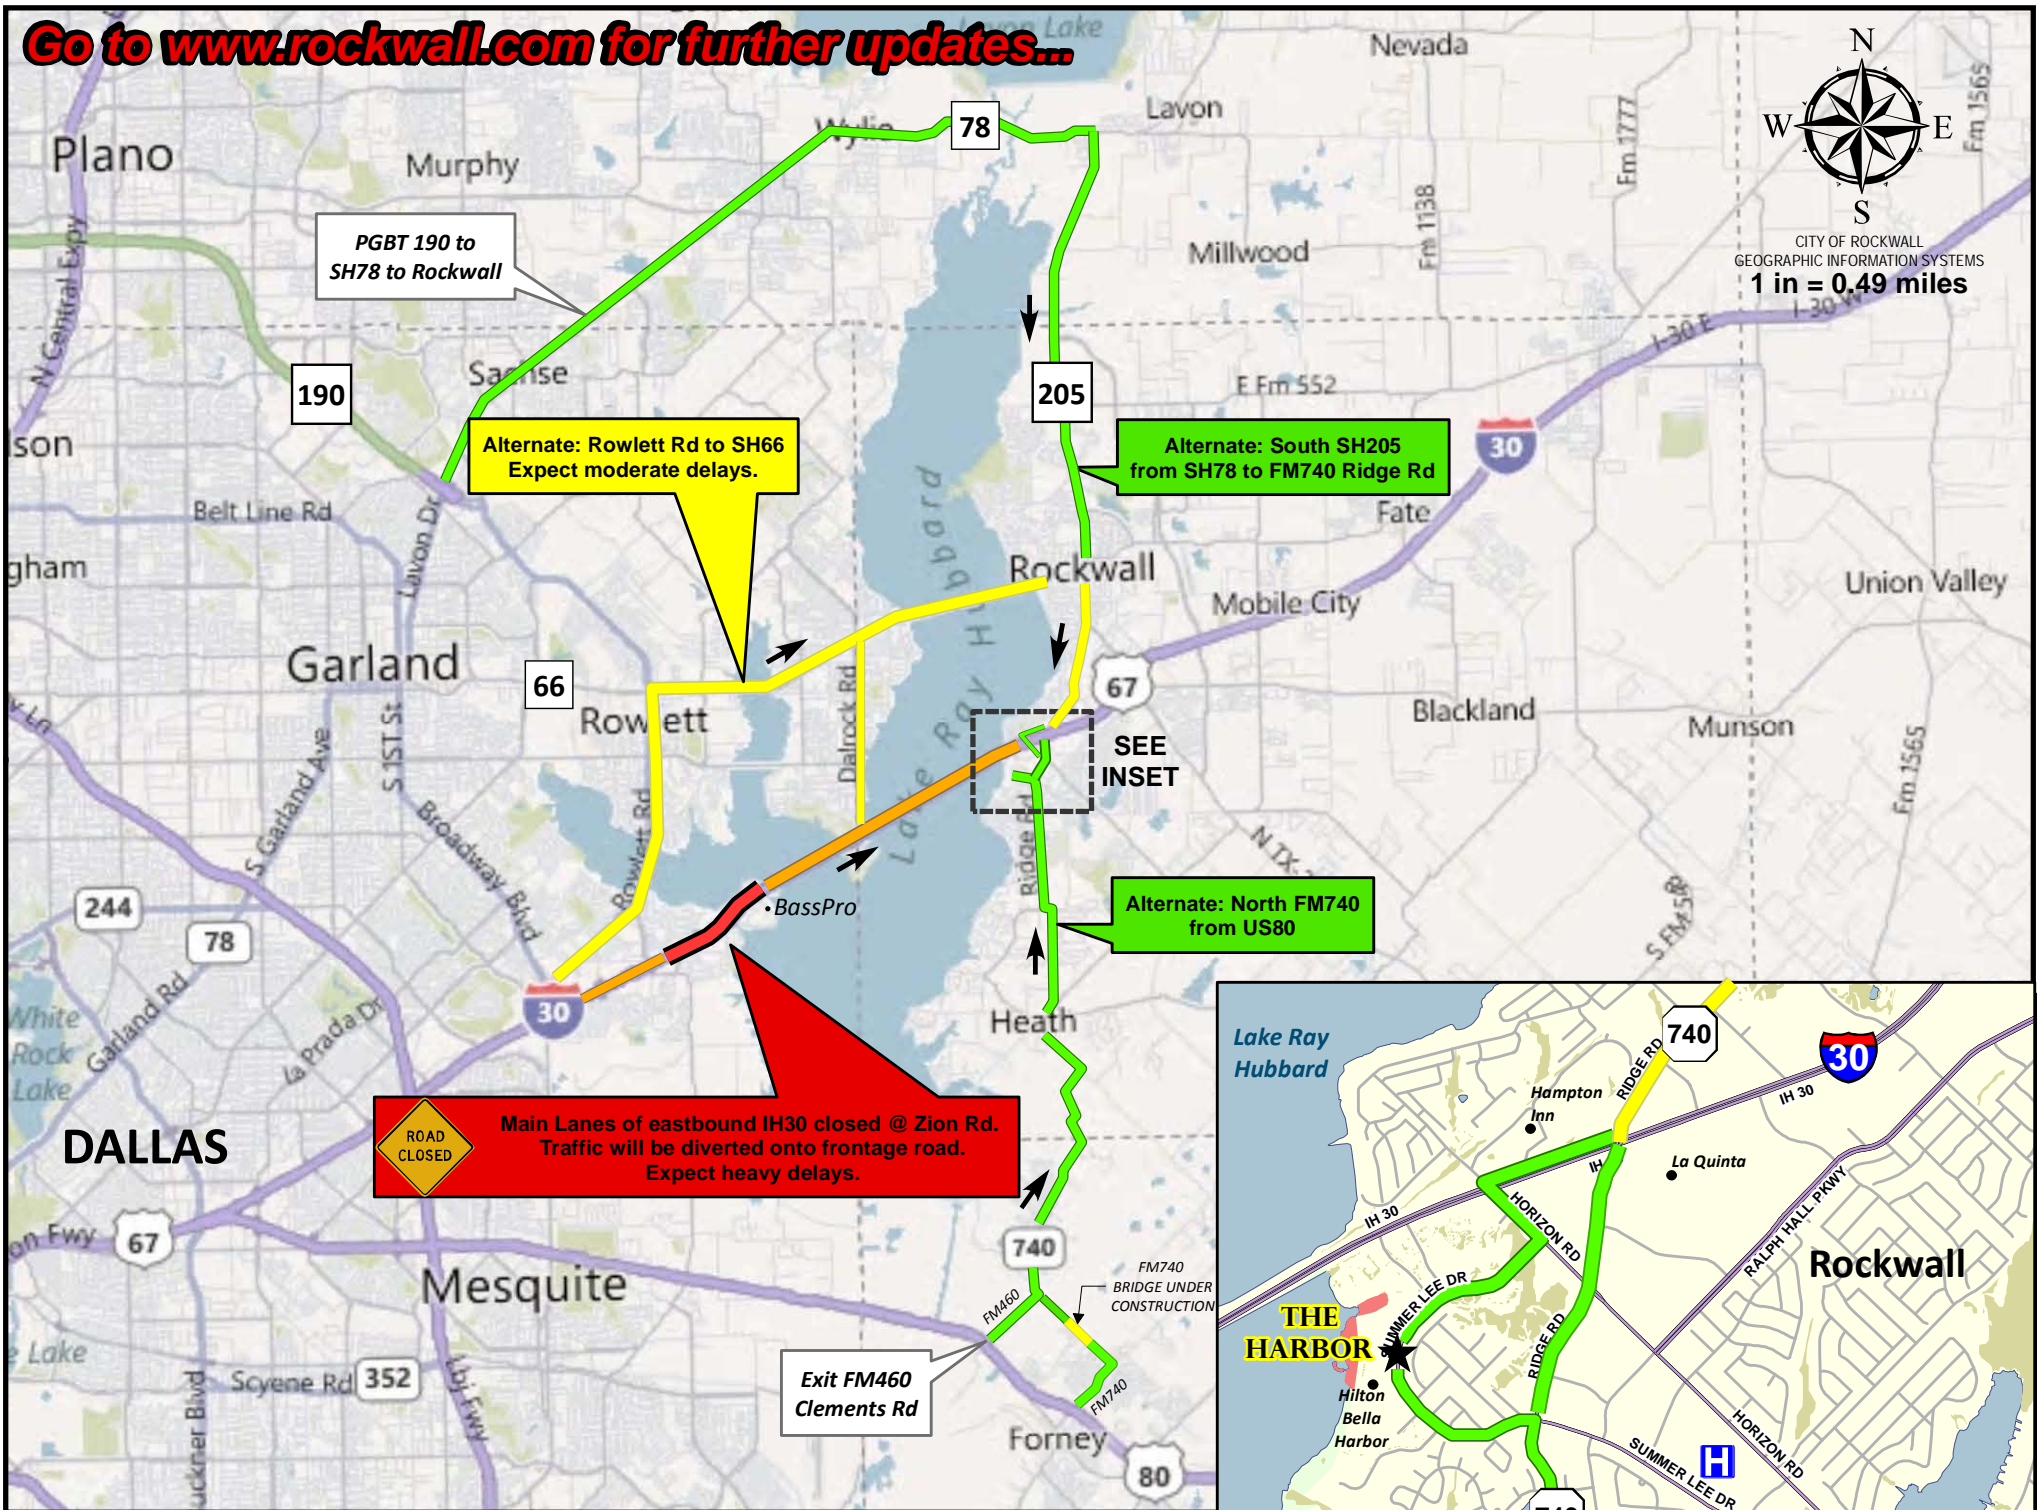

Go to www.rockwall.com for further updates...

IH30 CLOSURE - ALTERNATE ROUTES MAP